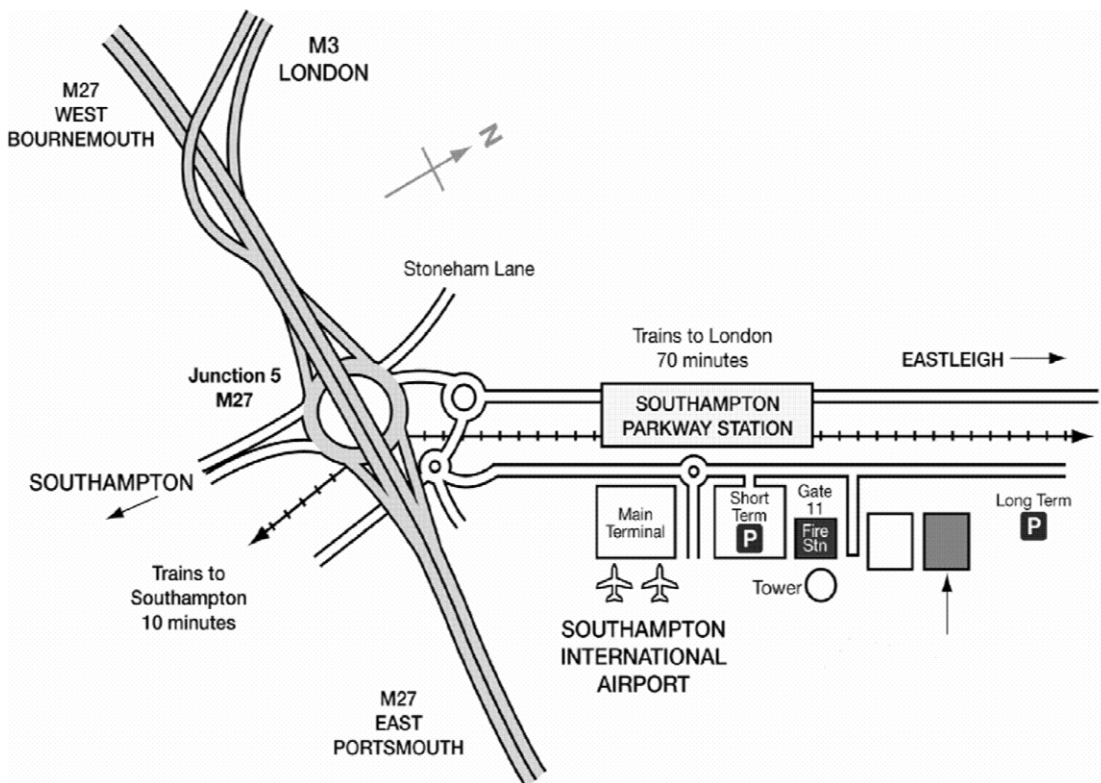

Signature Flight Support UK Regions Ltd
Southampton International Airport
Southampton
Hants, SO18 2HG
T+ 44 (0) 2380 616600
F+ 44 (0) 2380 629684
E – sou@signatureflight.co.uk
SignatureFlight.com

From M27:

Leave at Junction 5 – Airport clearly sign posted, continue past the main terminal building towards the long stay car park.

We are situated in the second hanger on the right after the short term car park